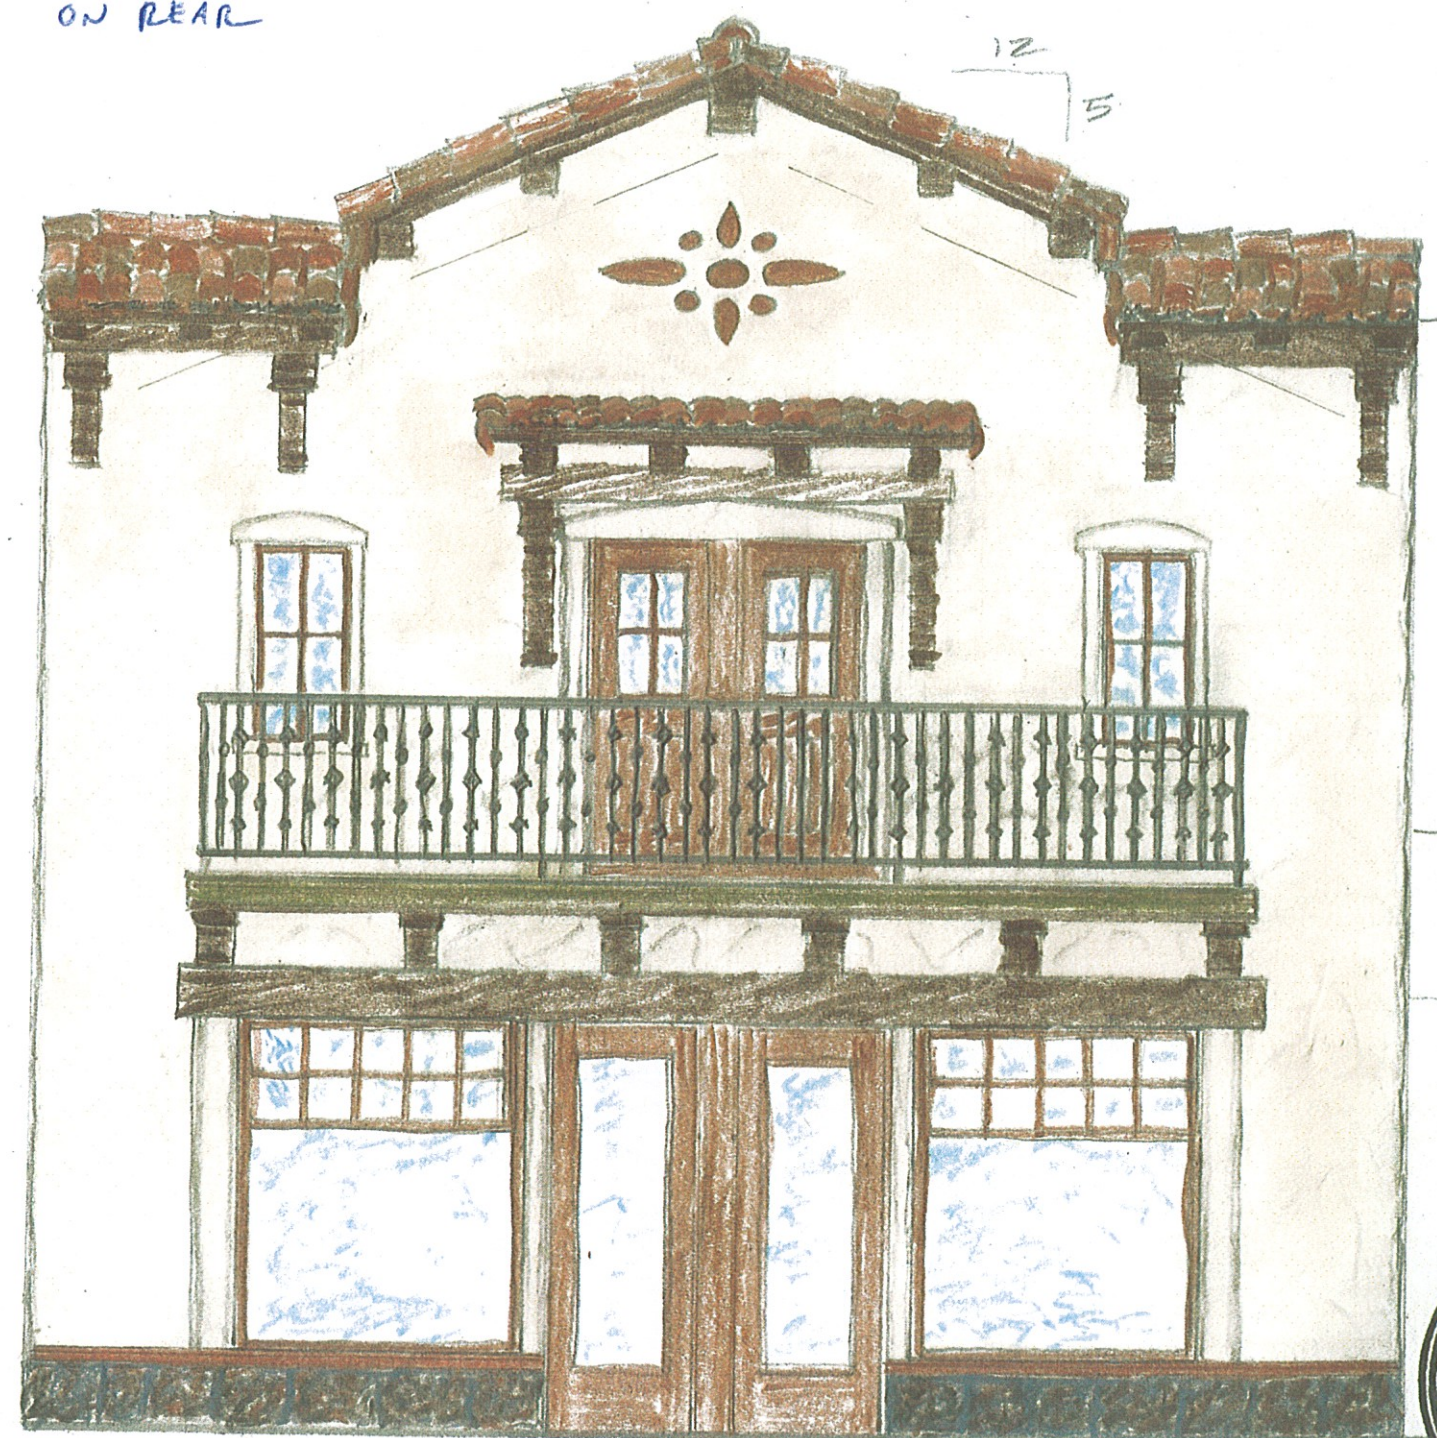

EXTERIOR

1x8 PINE SIDING ON REAR

LASTER / STUCCO

PLATE

8'

FLOOR

1'

CEILING

10'-6"

FLOOR

Redland Clay Tile

Sandcast Series - Baja Mission

CANOPY

SUGAR DADDY'S

1329 LINCOLN AVENUE, CALISTOGA

BEHR

TIMBERS - DISTRESSED / ROUGH SAW D.F.
UNDERNEATH DECK - (2x8 SPF)
WOOD TRIM AS INDICATED (CEDAR)

BEHR

- DOOR AND WINDOW STAIN ON WOOD

LOCALLY QUARRIED LIMESTONE TO MATCH LINCOLN AVE. SPA

MARVIN WOOD WINDOWS

OWENS CORNING

MAIN ROOF BEACHWOOD