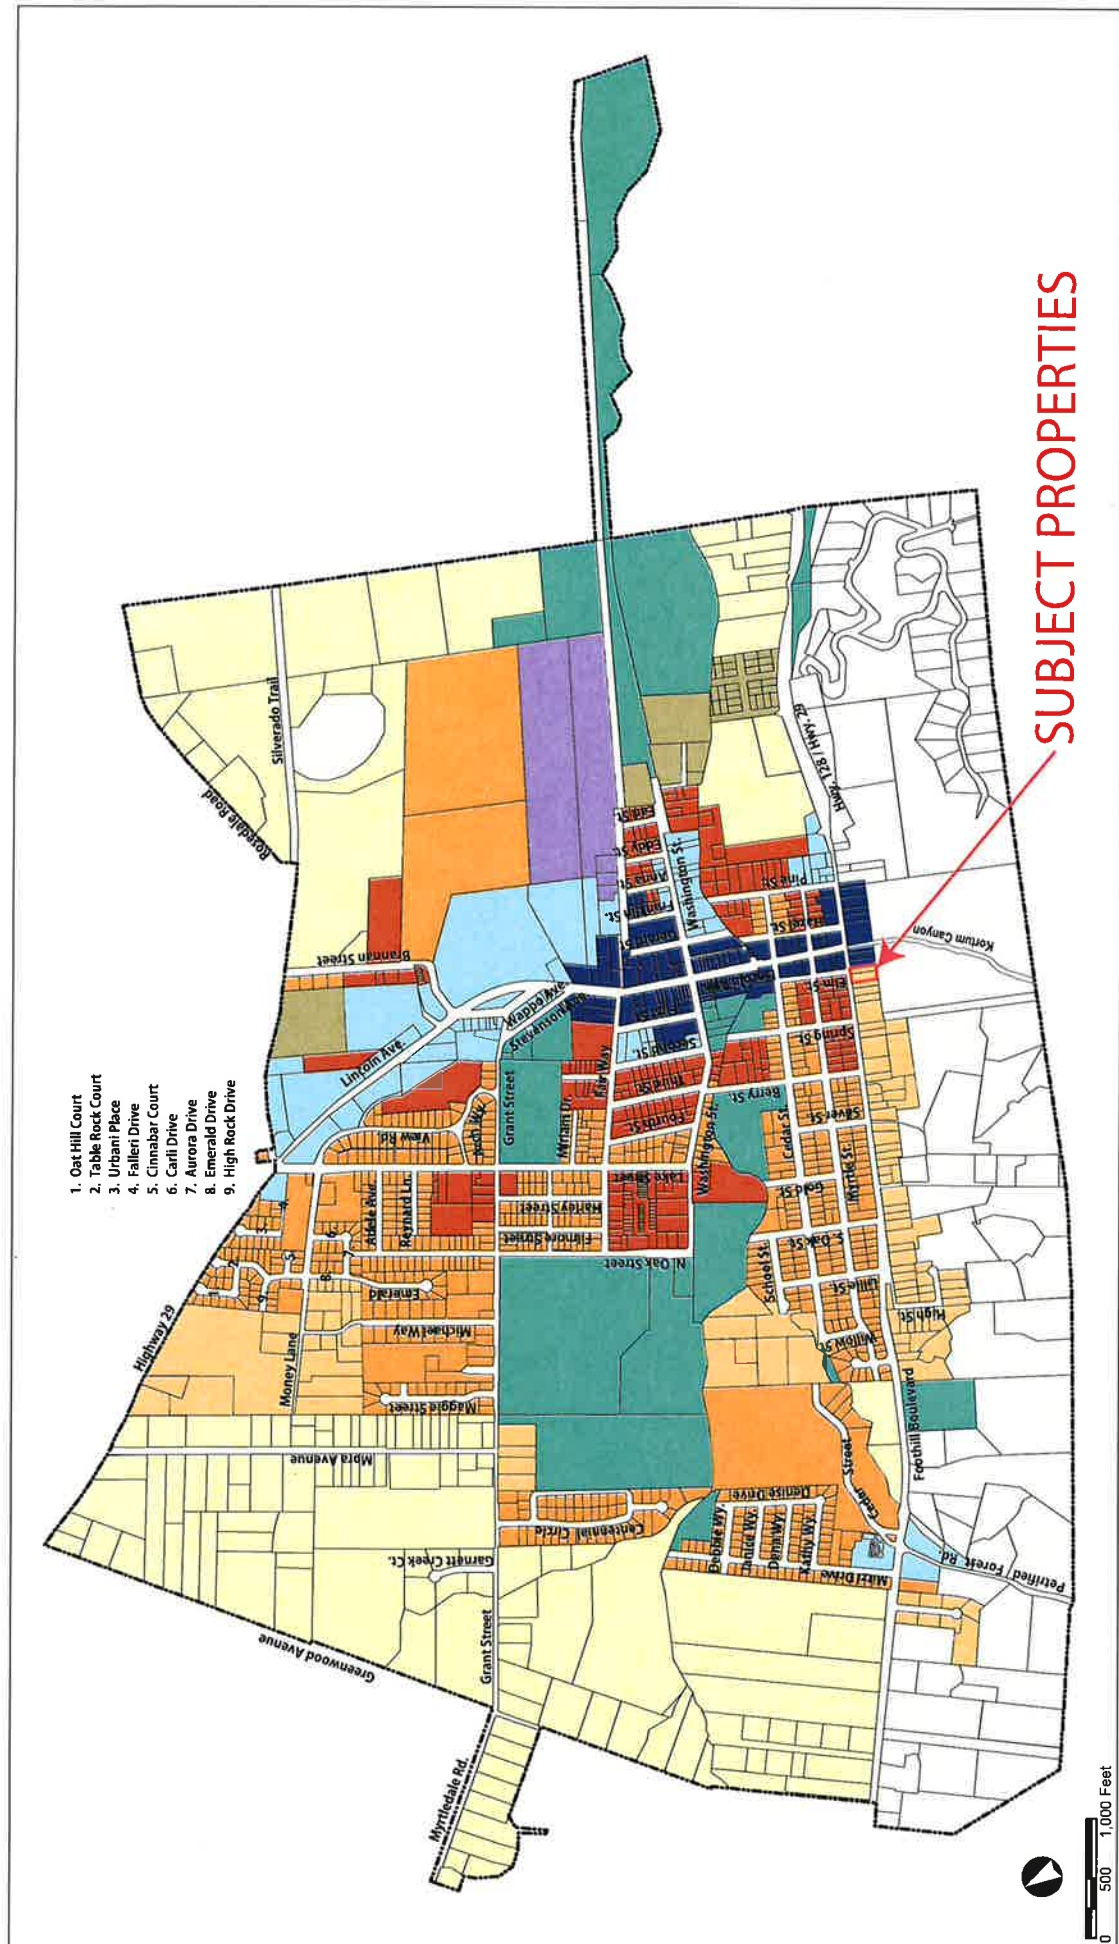

FIGURE LU-4
 LAND USE DESIGNATIONS WITHIN THE CITY LIMITS

CITY OF CALISTOGA
 201 LAND USE ELEMENT

SUBJECT PROPERTIES

* See Figures LU-6 and LU-7 for Overlay Land Use Districts