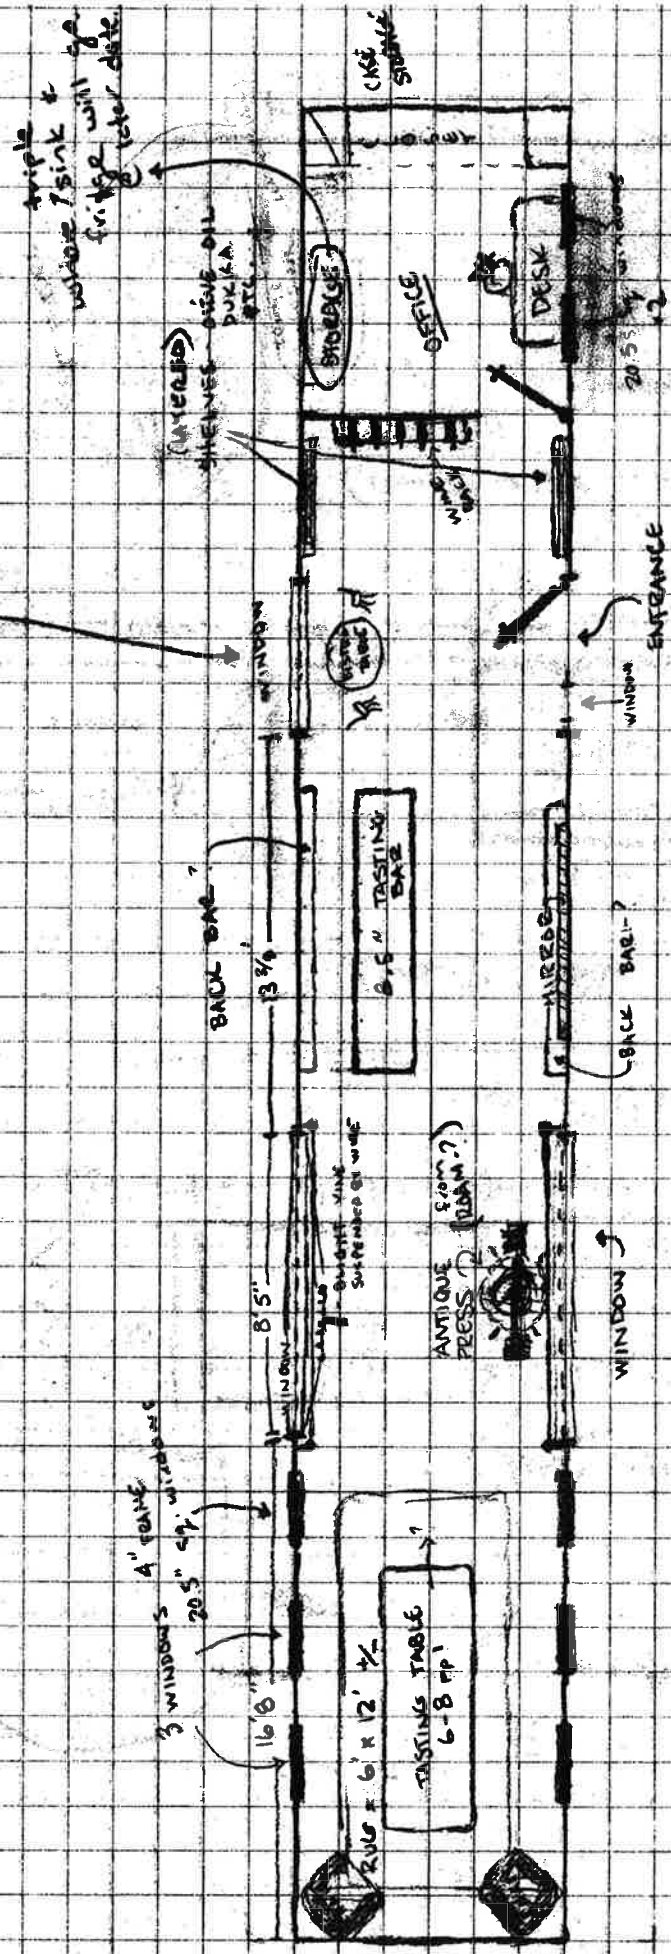

SITE PLAN

LEASE EXHIBIT A

RECEIVED
 APR 21 2015
 BY:

AKA "RAILCAR TASTING BAR"

HEIBEL RANCH VINEYARDS ~ TASTING CAR

- 6 x 20.5" SQUARE WINDOWS = SUNSHADES 21" (A?)
- 2 x 8' x 5' (1/2) WINDOWS = TINT + 54" x 62" SQUARE WINDOW
- 2 x 9' CURTAIN RODS w/ TIE BACK + CURTAINS (9' x 11' - 1)
- RUG 6' x 12' (TASTING TABLE)

- PAINT - TWO TONE : 1) BOLD "IONED" MAIN WALLS
- 2) WHITE/LIGHT "UPPER" CIELING & TRIM
- ⇒ BLACK/ROCK COLOR (A)
- FLOORS - CLEAN GROUT & STAIN BLACK (AK)
- OUTLET COVERS - NEW ALL MATCHING
- LIGHTS - 5 or 6 MATCHING
- CIELING FANS - ? 2 or 3 (in office)

- MIRROR - OPPOSITE OF TASTING BAR
- WINE RACK - STU & SUE'S
- TASTING TABLE (G? DINNING?)
- SHELVES - G - IKEA

SCALE = 15