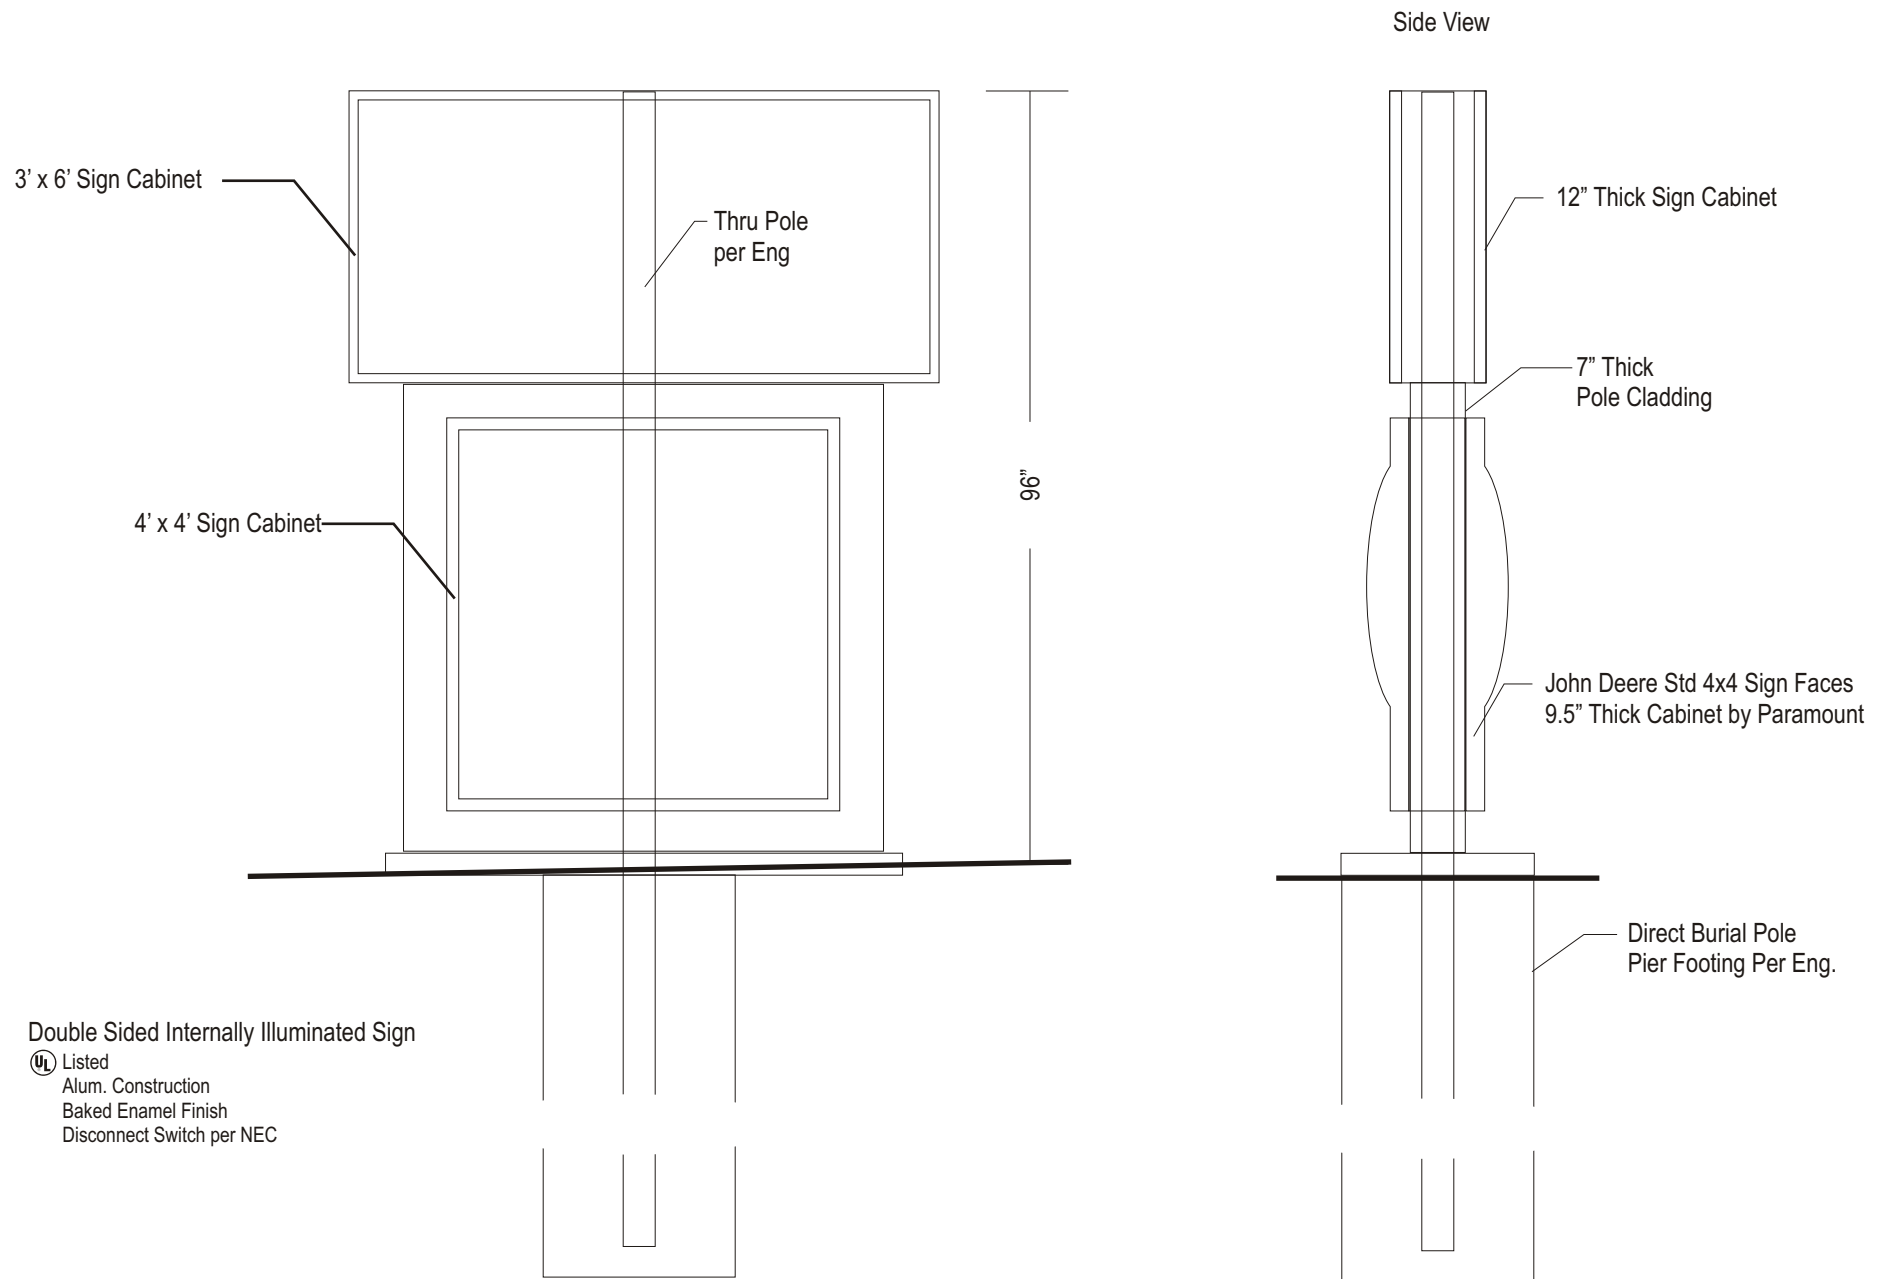

Double Sided Sign
Internally Illuminated
Sign Area = 34 Sq. Ft.

Side View

3' x 6' Sign Cabinet

4' x 4' Sign Cabinet
w/ Convex Face

Texture Finish over Alum.
Pole Cladding Painted
KM 215

6'-0"

12" Thick Sign Cabinet

John Deere Std
4x4 Sign Faces

PROJECT	LOCATION	DESCRIPTION	PHASE	SCALE	DATE/REVISIONS	PAGE
Rainbow Agricultural Services	Calistoga	ID Signage	Permit Approval	1/2" = 1'	6/5/08	2

Proposed Location

Proposed Sign Location (behind Yellow Curb)