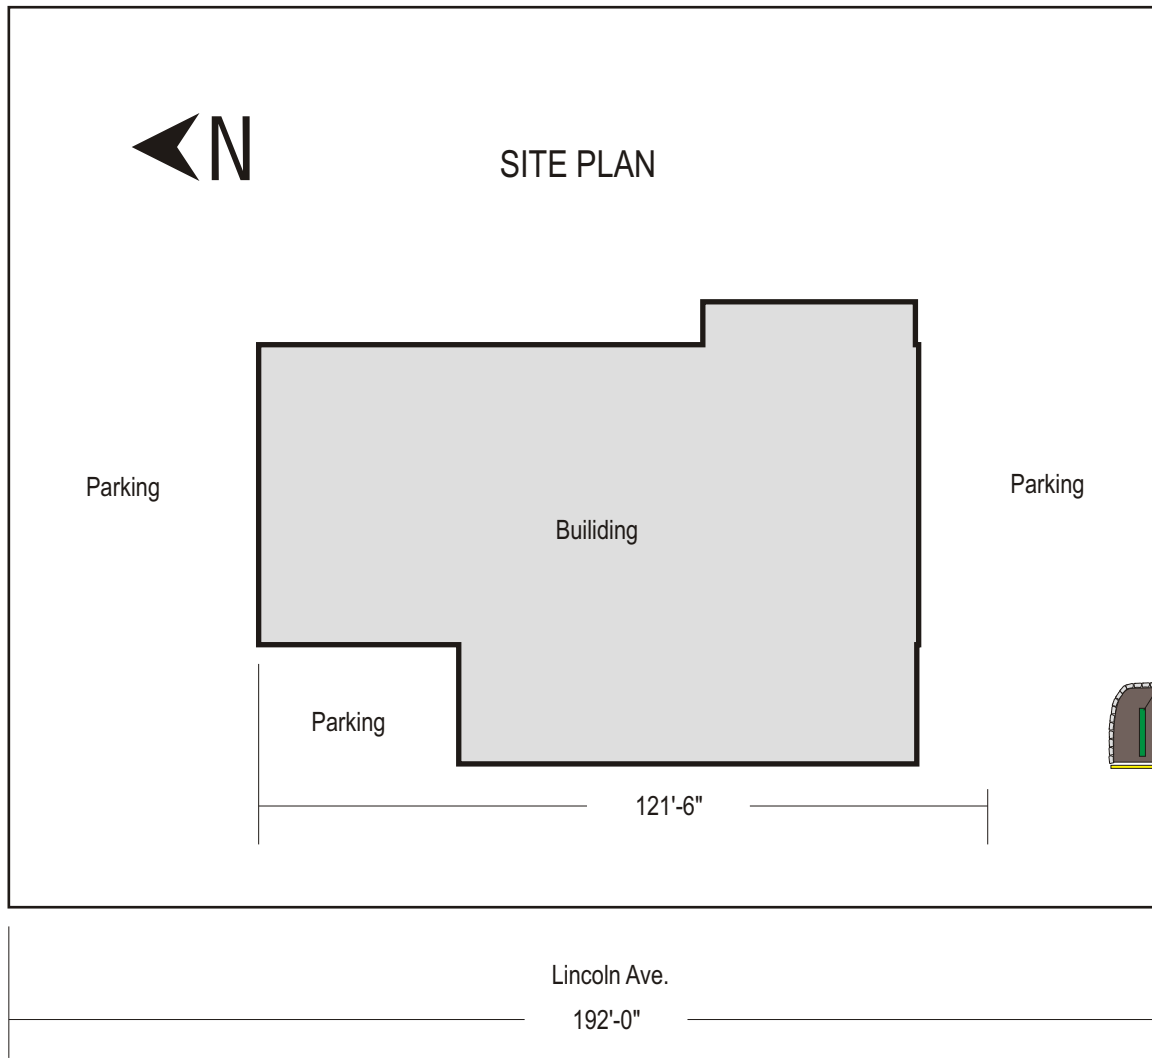

Double Sided Sign
Internally Illuminated
Sign Area = 34 Sq. Ft.

Side View

3' x 6' Sign Cabinet

4' x 4' Sign Cabinet
w/ Convex Face

Texture Finish over Alum.
Pole Cladding Painted
KM 215

6'-0"

12" Thick Sign Cabinet

John Deere Std
4x4 Sign Faces

PROJECT	LOCATION	DESCRIPTION	PHASE	SCALE	DATE/REVISIONS	PAGE
Rainbow Agricultural Services	Calistoga	ID Signage	Permit Approval	1/2" = 1'	6/5/08	2

Proposed Location

Proposed Sign Location (behind Yellow Curb)