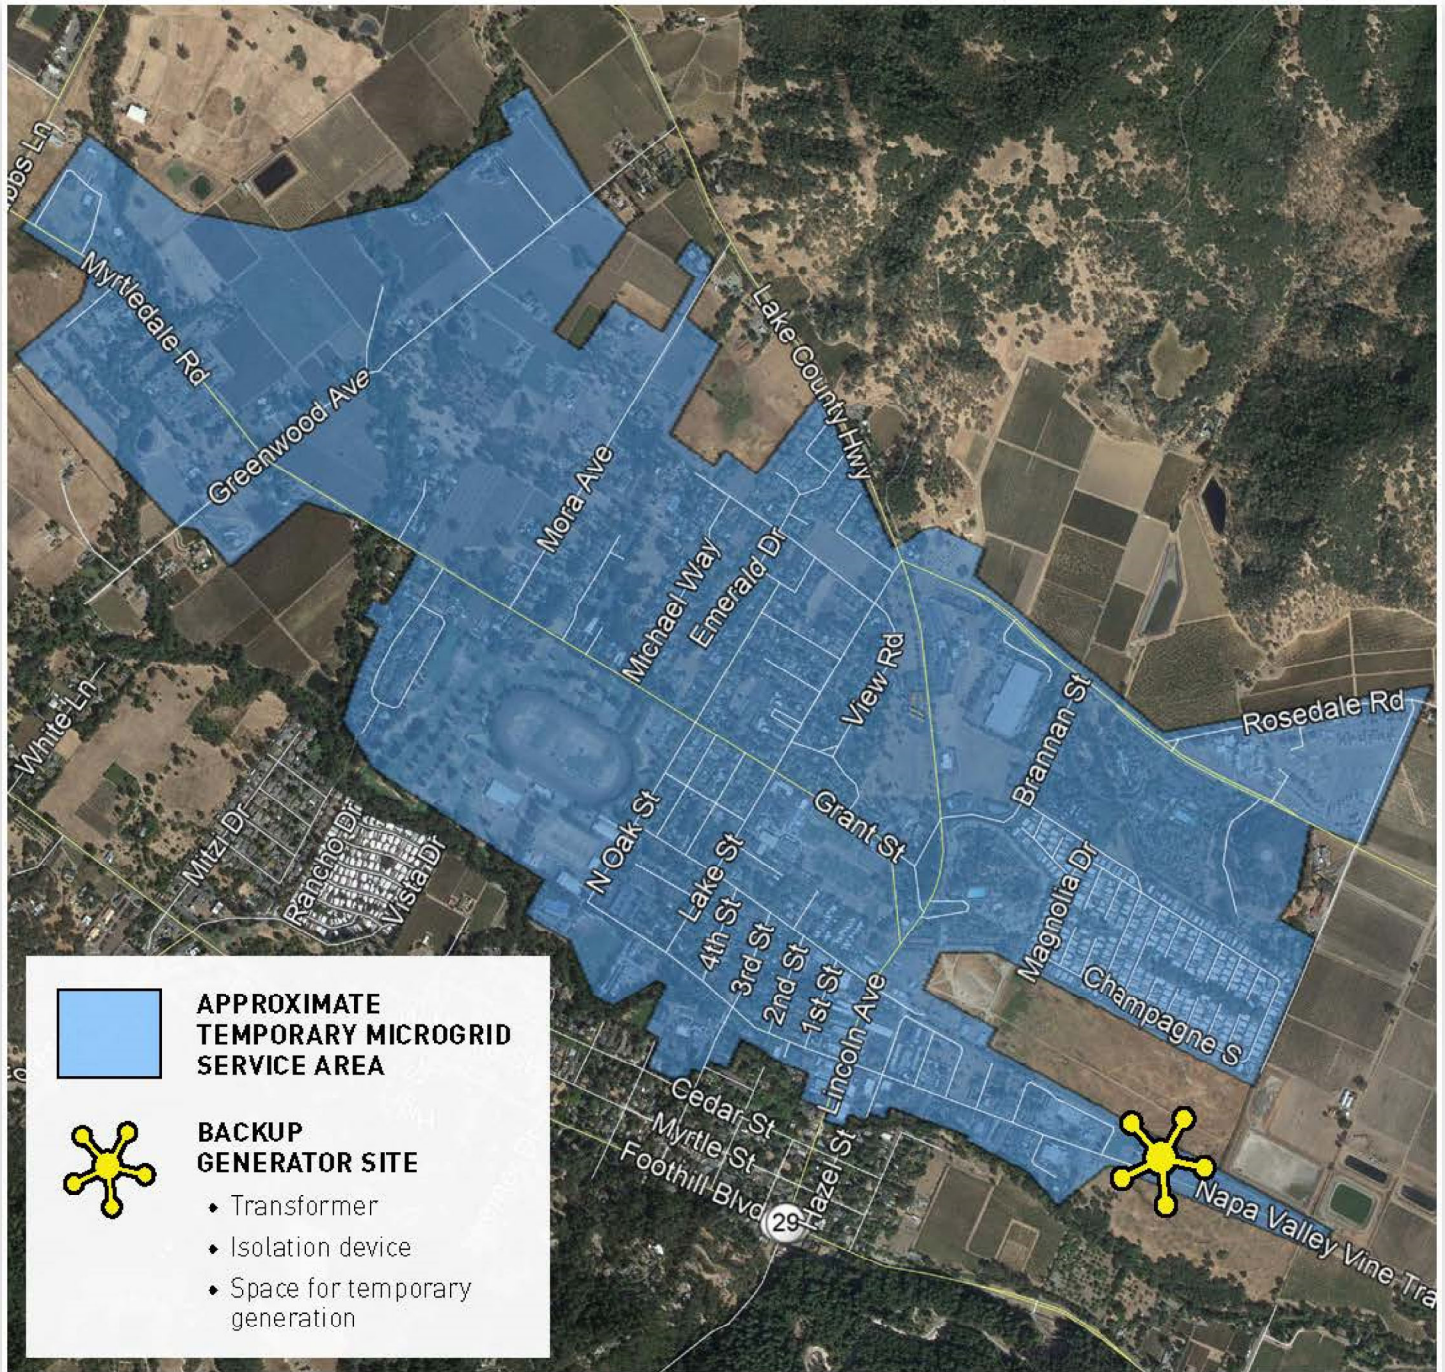

# Calistoga Temporary Microgrid Map

This map represents the approximate area served by PG&E's temporary microgrid in Calistoga. The backup generation site in Calistoga will be located on Washington Street near Tedeschi Field.